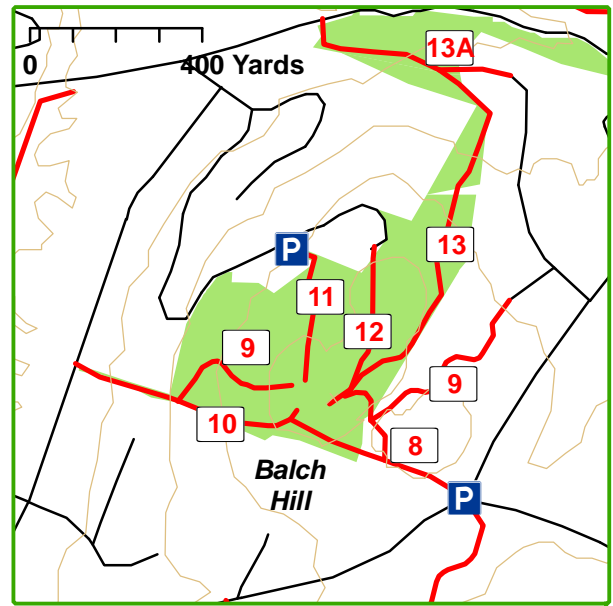

A B C D E F G H I J K L M N O P

- Trails (Omissions are marked *)
- - - Deprecated trails
- Class VI roads
- - - "Lost" Class VI roads
- Streets
- 100-foot contour
- P Trailhead parking
- ▲ Shelter
- Protected land open to public

Trail Map of HANOVER New Hampshire

Prepared by
Hanover Conservation Commission

2009

A B C D E F G H I J K L M