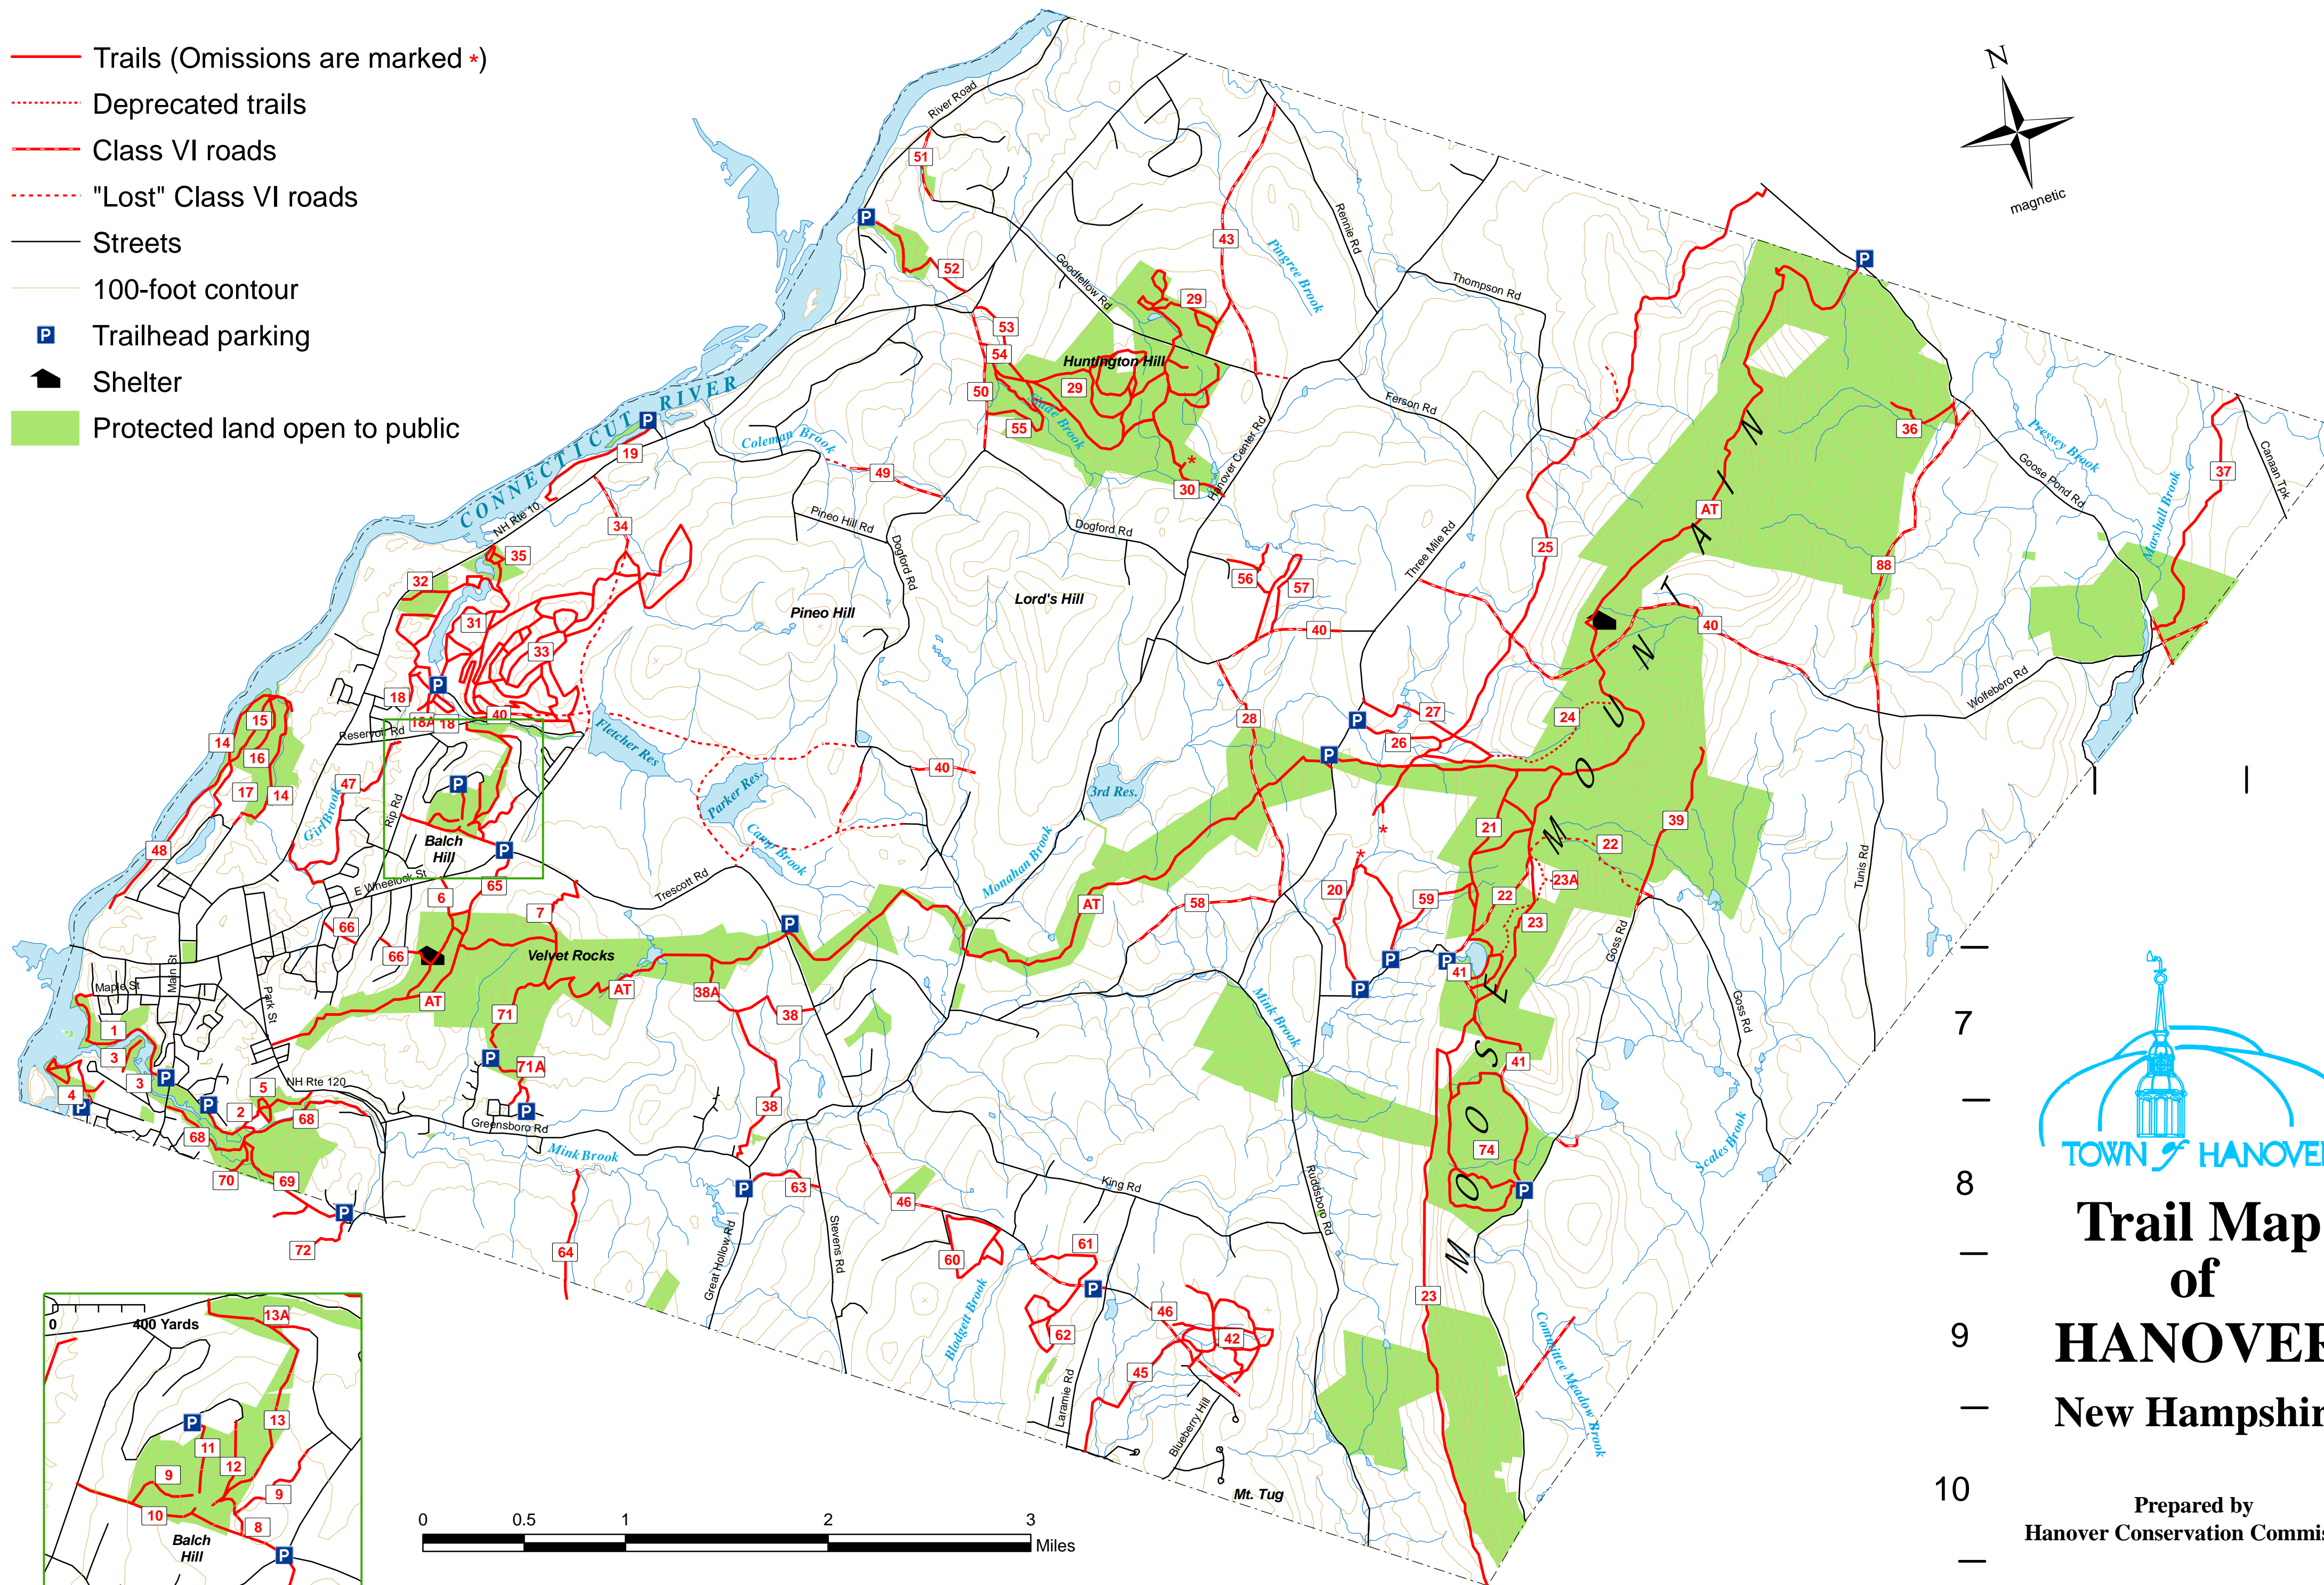

A B C D E F G H I J K L M N O P

- Trails (Omissions are marked *)
- - - Deprecated trails
- Class VI roads
- - - "Lost" Class VI roads
- Streets
- 100-foot contour
- P Trailhead parking
- ▲ Shelter
- Protected land open to public

Trail Map of HANOVER New Hampshire

Prepared by
Hanover Conservation Commission

2009

A B C D E F G H I J K L M