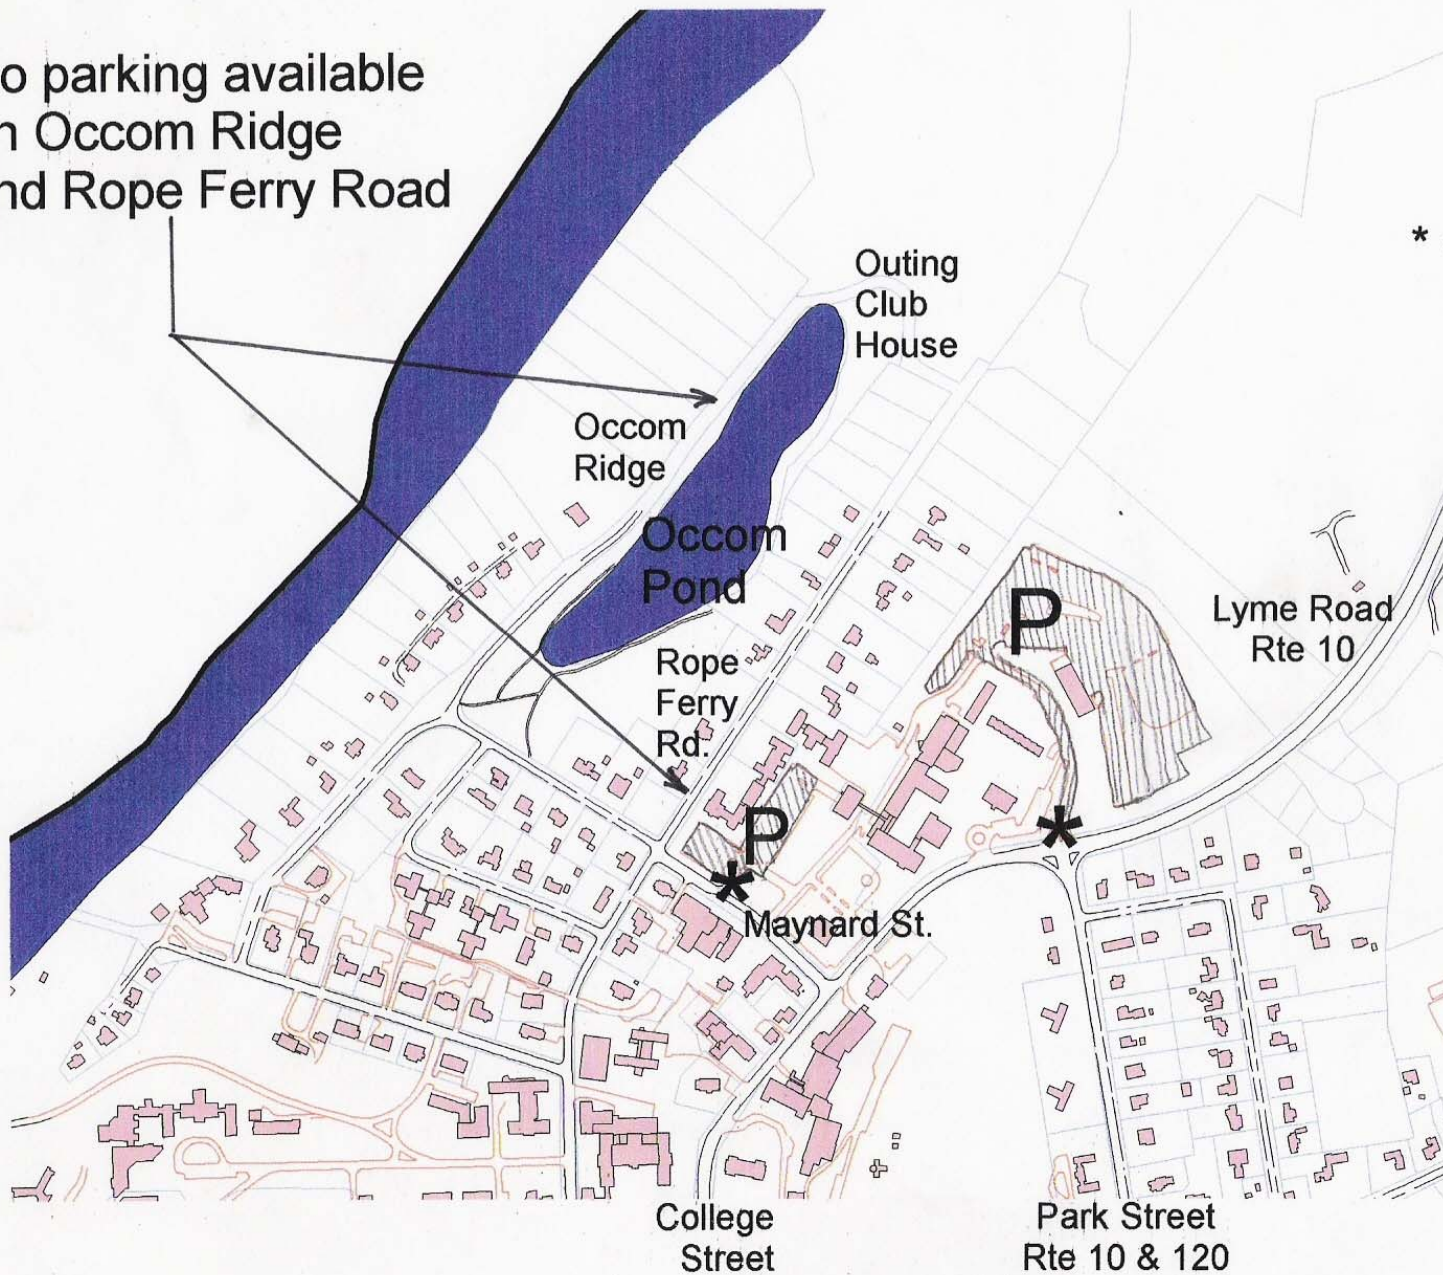

OCCOM POND PARTY Parking Map

No parking available
on Occom Ridge
and Rope Ferry Road

P = Shuttle Bus Parking-
Dewey Field and
Maynard Street Lots
* = Enter Parking Lots here

Shuttle Buses run from
11:45 AM to 3:15 PM